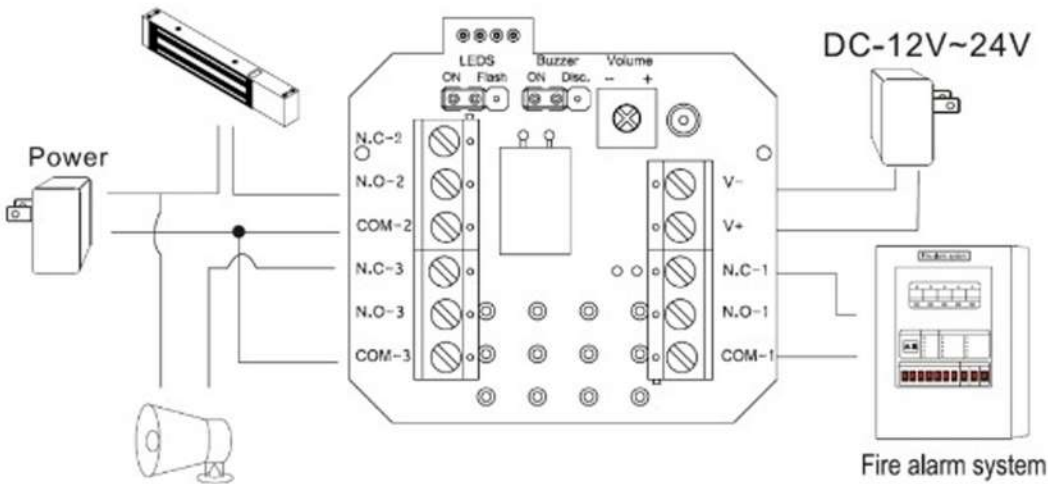

Emergency Breakglass Triple Pole KK-BGTPRG

Triple pole resettable breakglass with adjustable sounder and bi-coloured LED's. Surface mount with cover.

FEATURES

- Triple Pole.
- Resettable.
- Power 12 / 24 Vdc.
- Protective Cover Supplied as Standart.
- Single Gang.
- Adjustable LED'S
- Surface Mount.

SPECIFICATION

- Contact Load 125V/3A.
- Dual Colour Indicator.
- Aktive Current 75 mA
- Standby Current 41mA.
- Dimension : 85mm x 85 mm x 60 mm.

STRUCTURE DIAGRAM

* Design & dimension subject to change without prior notice, please contact us for further information.