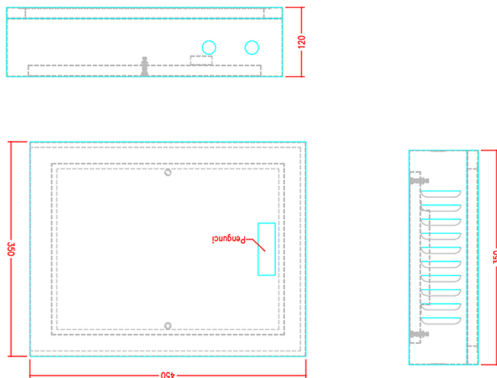

## SPEKIFIKASI :

- Dimension : 450(L) x 350(W) x 120(H) mm.
- Material : Stel Plate 0.8 mm.
- Finishing : Powder Coating Black
- Dimension : Indoor.
- Push Lock to open.

\* Design & dimension subject to change without prior notice, please contact us for further information.